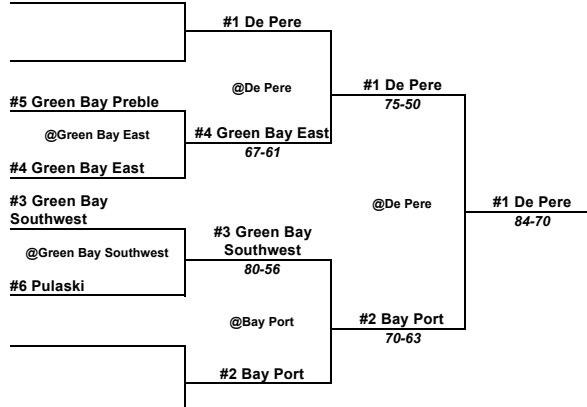

Sectional #1

Sectional #2

Tue, Feb 16
7:00 PM

Fri, Feb 19
7:00 PM

Sat, Feb 20
7:00 PM

Sat, Feb 20
7:00 PM

Fri, Feb 19
7:00 PM

Tue, Feb 16
7:00 PM

Division 1
Regional Champions will be reseeded on February 21. Sectional brackets will be posted following that time.