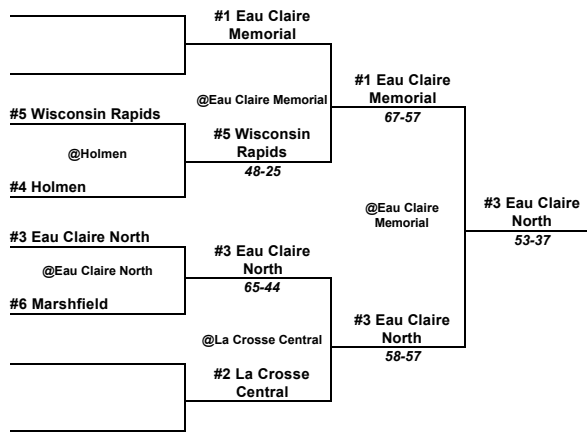

Sectional #1

Sectional #2

Tue, Feb 16
7:00 PM

Fri, Feb 19
7:00 PM

Sat, Feb 20
7:00 PM

Sat, Feb 20
7:00 PM

Fri, Feb 19
7:00 PM

Tue, Feb 16
7:00 PM

Division 1
Regional Champions will be reseeded on February 21. Sectional brackets will be posted following that time.