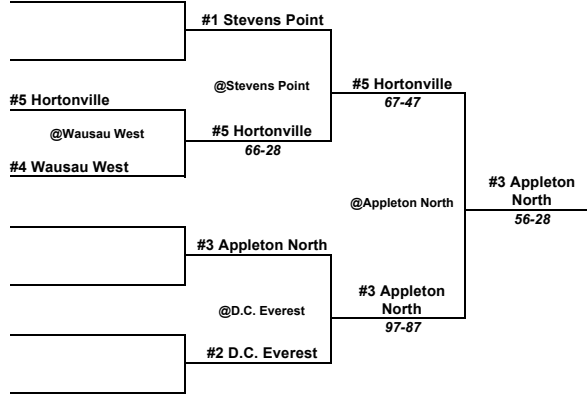

Sectional #1

Sectional #2

Tue, Feb 16
7:00 PM

Fri, Feb 19
7:00 PM

Sat, Feb 20
7:00 PM

Sat, Feb 20
7:00 PM

Fri, Feb 19
7:00 PM

Tue, Feb 16
7:00 PM

Division 1
Regional Champions will be reseeded on February 21. Sectional brackets will be posted following that time.