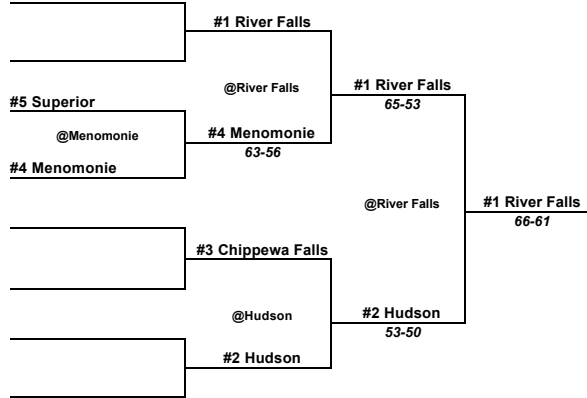

Sectional #1

Sectional #2

Tue, Feb 16
7:00 PM

Fri, Feb 19
7:00 PM

Sat, Feb 20
7:00 PM

Sat, Feb 20
7:00 PM

Fri, Feb 19
7:00 PM

Tue, Feb 16
7:00 PM

Division 1
Regional Champions will be reseeded on February 21. Sectional brackets will be posted following that time.