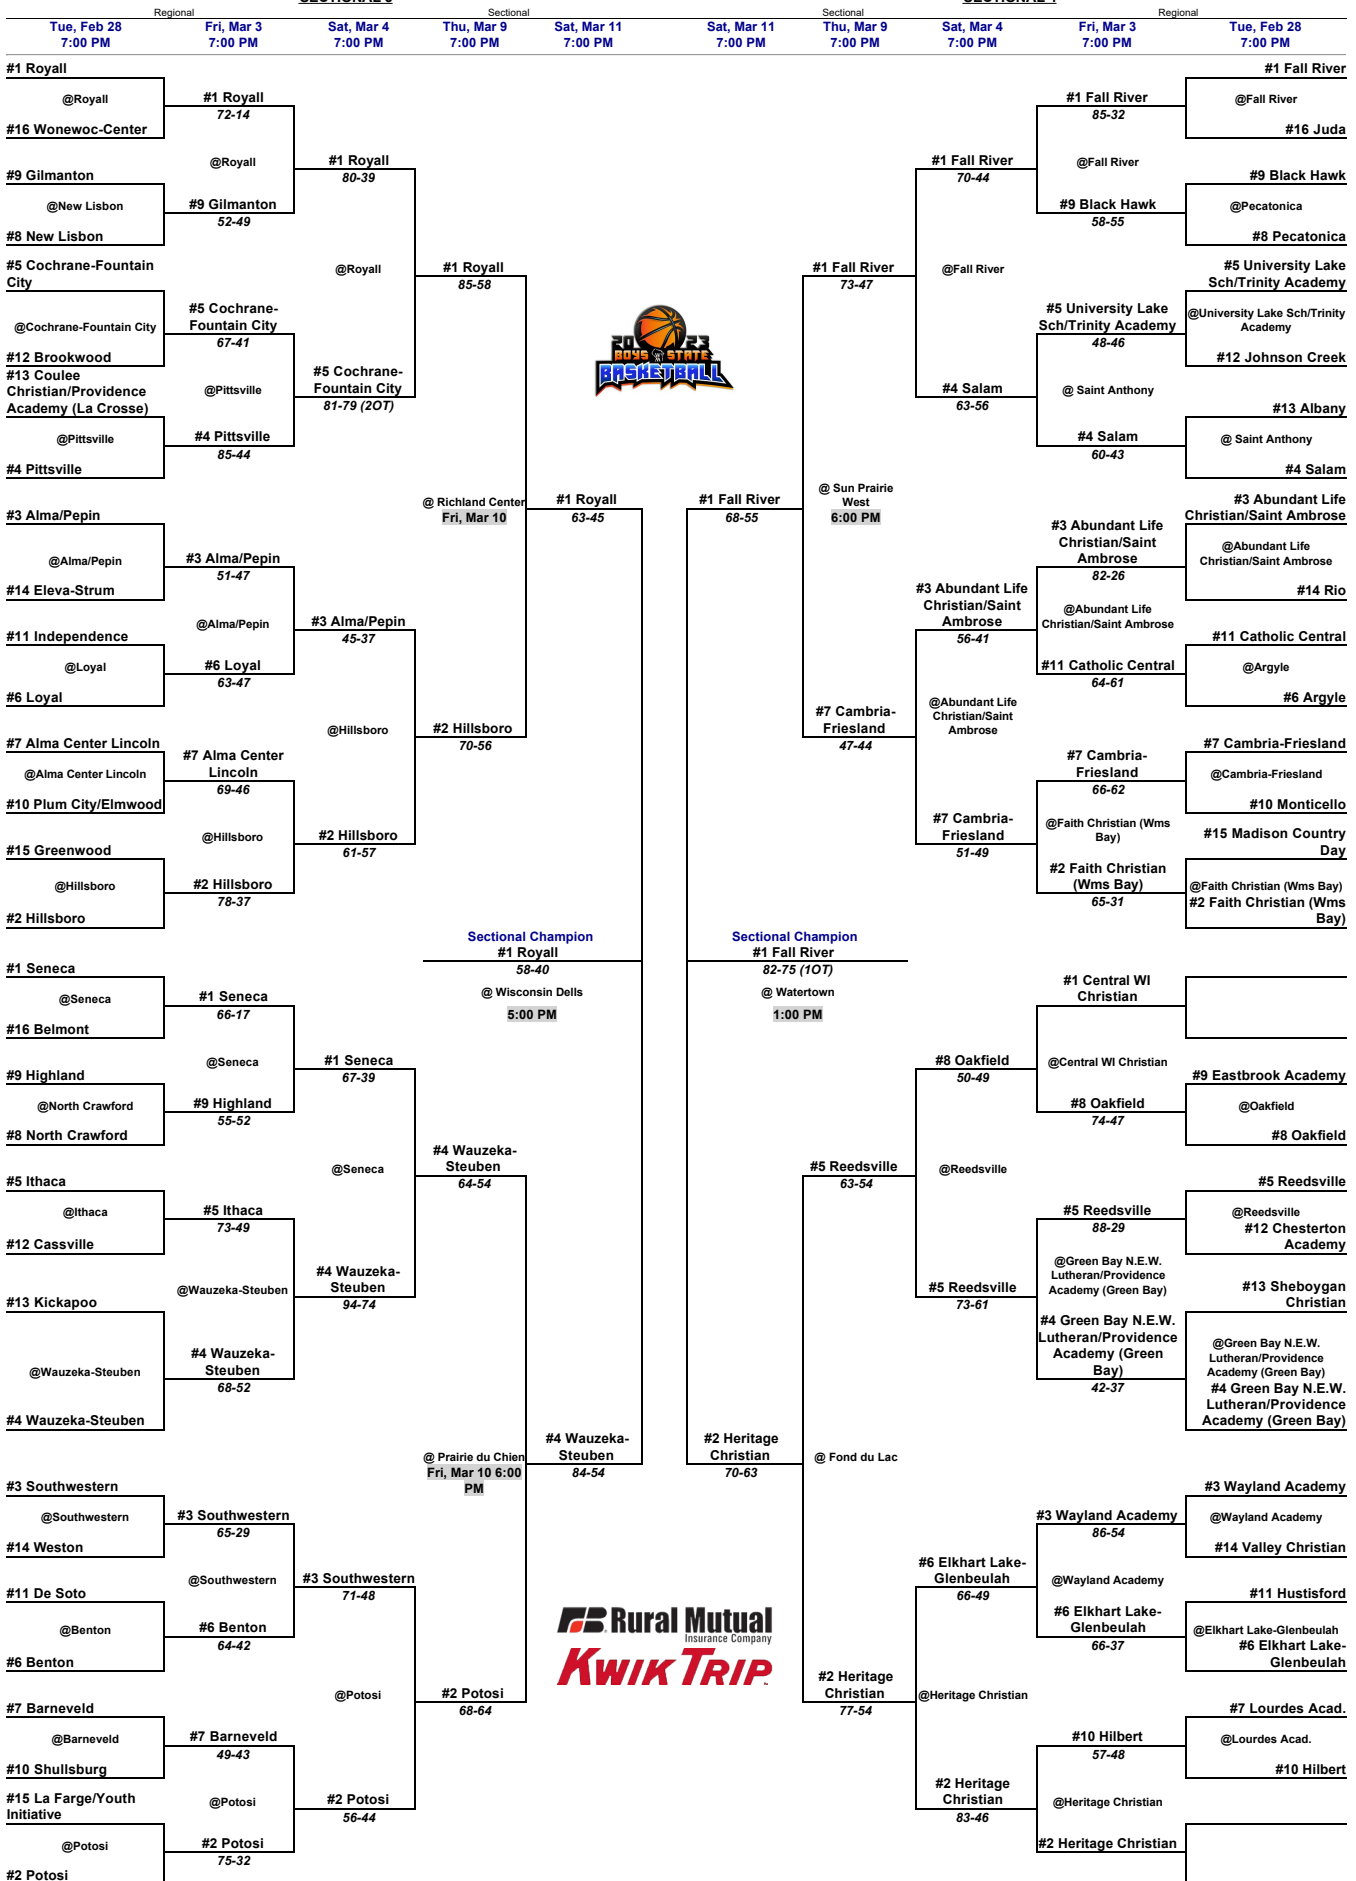

SECTIONAL 3

SECTIONAL 4

Sectional Champion
#1 Royall
@Wisconsin Dells
5:00 PM

Sectional Champion
#1 Fall River
@Watertown
1:00 PM

@Prairie du Chien
Fri, Mar 10 6:00 PM

@Fond du Lac

@Sun Prairie West
6:00 PM

@Richland Center
Fri, Mar 10

#3 Abundant Life Christian/Saint Ambrose

@Abundant Life Christian/Saint Ambrose

@Faith Christian (Wms Bay)

#2 Faith Christian (Wms Bay)

@Central WI Christian

#8 Oakfield

@Reedsville

#5 Reedsville

@Heritage Christian

#10 Hilbert

#2 Heritage Christian

#3 Abundant Life Christian/Saint Ambrose

@Abundant Life Christian/Saint Ambrose

#11 Catholic Central

@Faith Christian (Wms Bay)

#2 Faith Christian (Wms Bay)

#1 Central WI Christian

@Central WI Christian

#8 Oakfield

@Reedsville

#5 Reedsville

@Lourdes Acad.

#2 Heritage Christian

#1 Fall River

#16 Juda

#8 Pecatonica

#12 Johnson Creek

#4 Salam

#14 Rio

#6 Argyle

#7 Cambria-Friesland

#15 Madison Country Day

#9 Eastbrook Academy

#8 Oakfield

#5 Reedsville

#13 Sheboygan Christian

#3 Wayland Academy

#11 Hustisford

#7 Lourdes Acad.

#10 Hilbert

#2 Heritage Christian