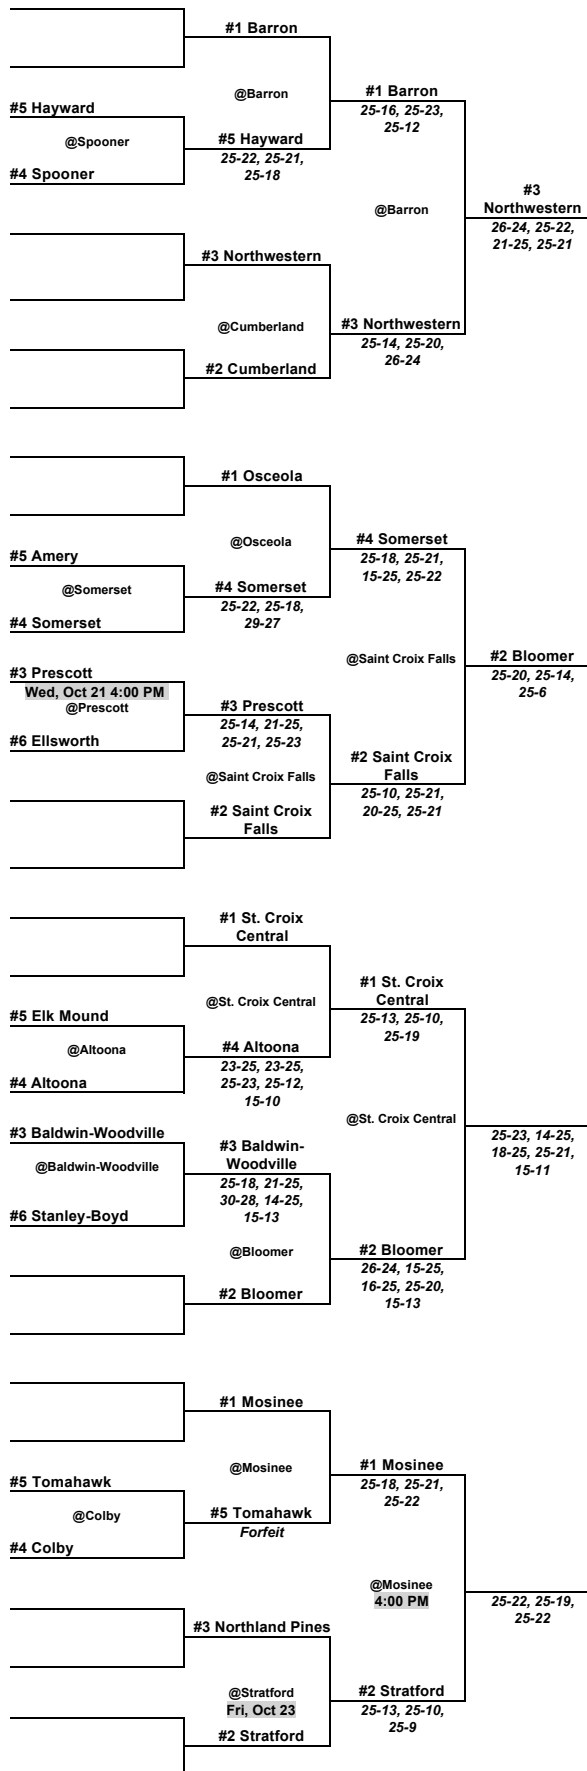

Sectional 1

Sectional 2

Tue, Oct 20
7:00 PM

Thu, Oct 22
7:00 PM

Sat, Oct 24
7:00 PM

Sat, Oct 24
7:00 PM

Thu, Oct 22
7:00 PM

Tue, Oct 20
7:00 PM

DIVISION 2
Regional Champions will be reseeded on October 25. Sectional Brackets will be posted following that time.