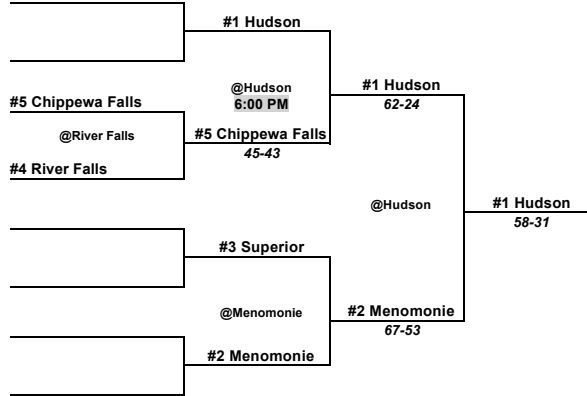

Sectional #1

Sectional #2

Tue, Feb 9
7:00 PM

Fri, Feb 12
7:00 PM

Sat, Feb 13
7:00 PM

Sat, Feb 13
7:00 PM

Fri, Feb 12
7:00 PM

Tue, Feb 9
7:00 PM

Division 1

Regional Champions will be reseeded on February 14. Sectional brackets will be posted following that time.