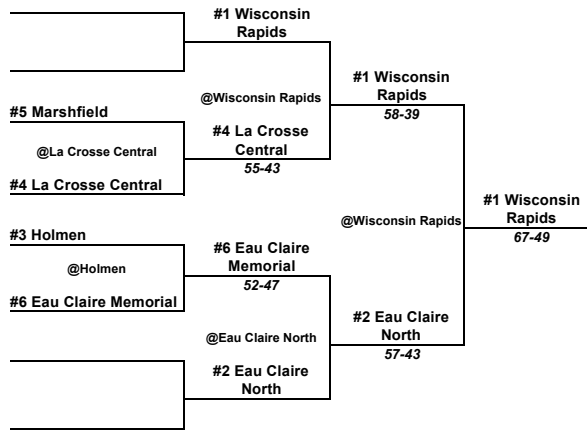

Sectional #1

Sectional #2

Tue, Feb 9
7:00 PM

Fri, Feb 12
7:00 PM

Sat, Feb 13
7:00 PM

Sat, Feb 13
7:00 PM

Fri, Feb 12
7:00 PM

Tue, Feb 9
7:00 PM

Division 1

Regional Champions will be reseeded on February 14. Sectional brackets will be posted following that time.