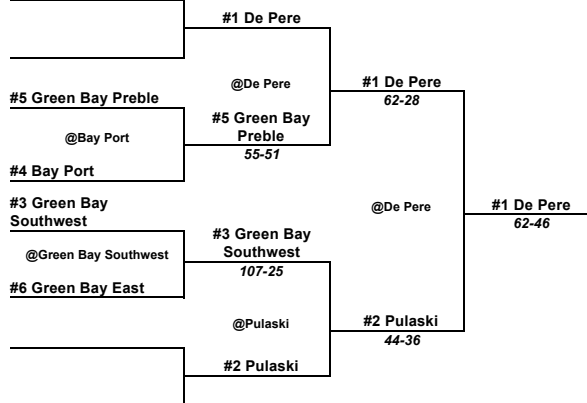

Sectional #1

Sectional #2

Tue, Feb 9
7:00 PM

Fri, Feb 12
7:00 PM

Sat, Feb 13
7:00 PM

Sat, Feb 13
7:00 PM

Fri, Feb 12
7:00 PM

Tue, Feb 9
7:00 PM

Division 1

Regional Champions will be reseeded on February 14. Sectional brackets will be posted following that time.