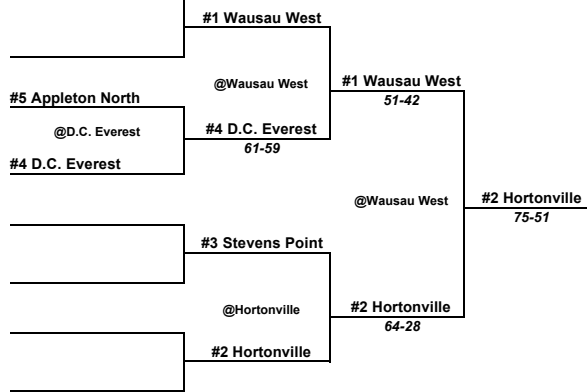

Sectional #1

Sectional #2

Tue, Feb 9
7:00 PM

Fri, Feb 12
7:00 PM

Sat, Feb 13
7:00 PM

Sat, Feb 13
7:00 PM

Fri, Feb 12
7:00 PM

Tue, Feb 9
7:00 PM

Division 1

Regional Champions will be reseeded on February 14. Sectional brackets will be posted following that time.